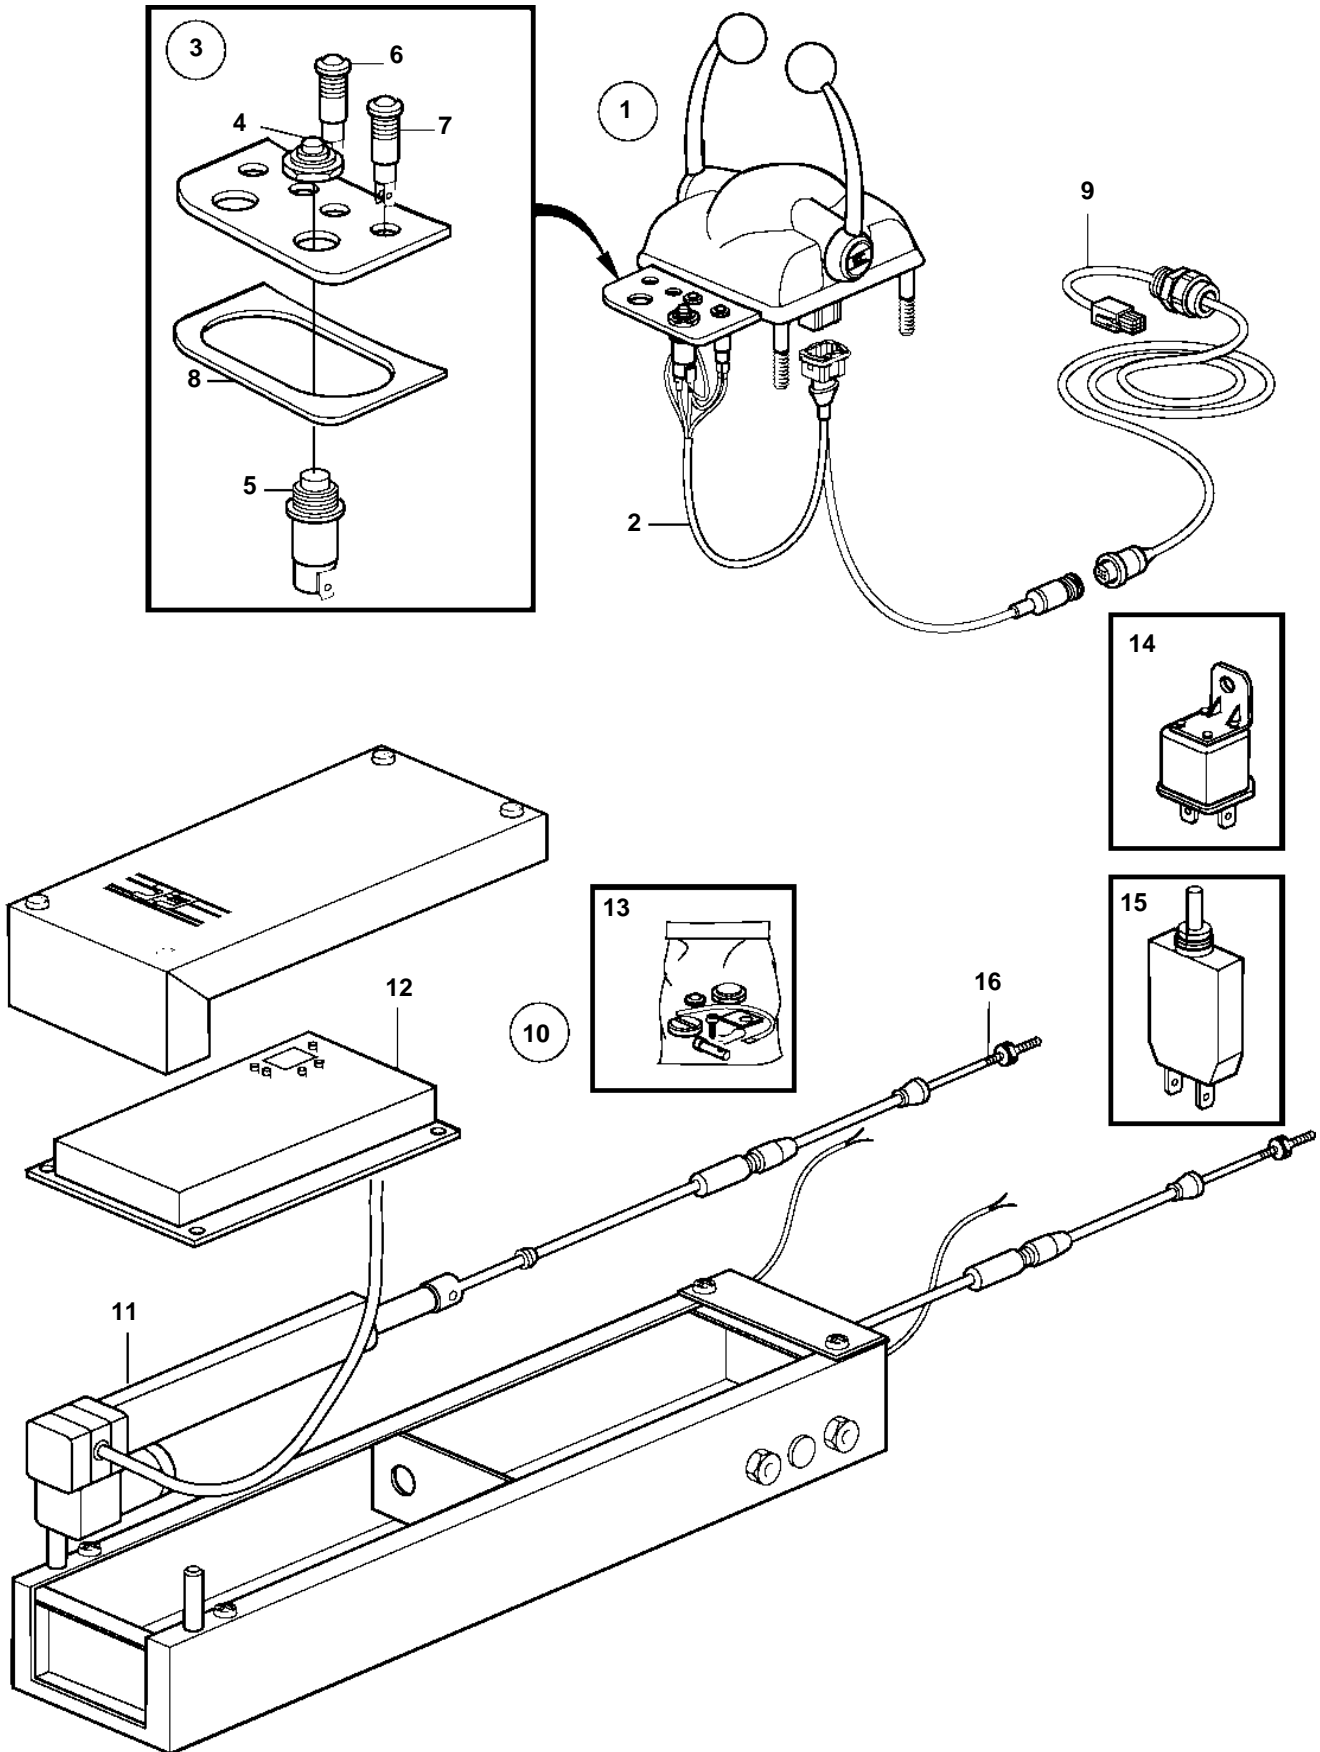

KAD32P-A, KAMD43P-A, KAD43P-A

KAD32P-A, KAMD43P-A, KAD43P-A

REF	PART NO.	QTY	DESCRIPTION	SEE SEC.	NOTES
1	3861026	3	Engine speed control	5094	REPL BY 874663. For three steering positions.
1	874663	3	Control Comps. not spec.		
2	3860490	6	Cable harness		For three steering positions.
3	3860492	3	Panel		For three steering positions.
4	828586	6	· Nut		For three steering positions.
5	828718	6	· Switch		For three steering positions.
6	3860539	6	· Lamp		For three steering positions.
7	3860540	6	· Lamp		For three steering positions.
8	3860542	3	· Gasket		For three steering positions.
9	3860494	X	Cable harness		L=5m
	3860495	X	Cable harness		L=10m
	3860496	X	Cable harness		L=15m
	3860497	X	Cable harness		L=20m
	3860498	X	Cable harness		L=25m
10	3860487	2	Control system		For three steering positions.
11	3860533	4	· Actuator		For three steering positions.
12	3860534	2	· Unit		For three steering positions.
13	3860535	2	· Small parts kit		For three steering positions.
14	841177	1	Relay		For three steering positions.
15	966689	1	Fuse		For three steering positions.
16		X	Control cable	231	